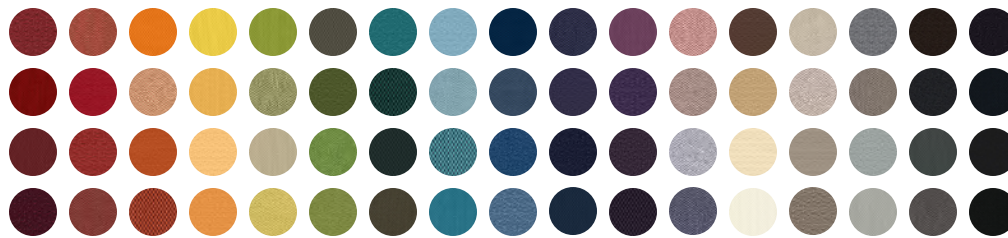

## FEATURES

---

Choose from standard configurations or customize your own

---

Available in Black, White or All Mesh

---

Base available in Black, White and Polished Aluminum

---

# FINISHES

## Seat Cover

Five color collections available; refer to price list and web site for color names and SKUs.