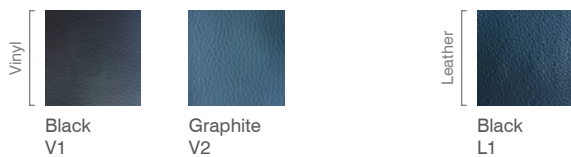

## FEATURES

---

Choose from standard configurations or customize your own

---

Available in Black, White or All Mesh

---

Base available in Black, White and Polished Aluminum

---

# FINISHES

## Seat Cover

Five color collections available; refer to price list and web site for color names and SKUs.