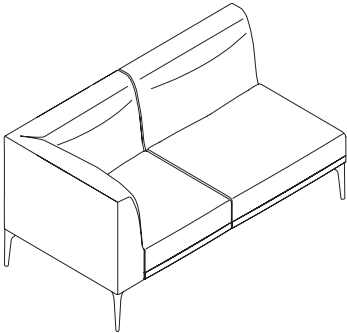


West Elm Work Mesa

Lounge Seating

AMQ

| west elm

Statement of Line

Armless Lounge

Right Hand Chaise Lounge

Left Hand Chaise Lounge

Corner

Ottoman

Coffee Table

Specifications

West Elm Work Mesa lounge seating adds style to any workspace with its modern form and tapered legs. Modular pieces can easily create common areas of any size.

	Overall Depth	Width	Height	Functional Seat Depth	Seat Width	Seat Height from Floor
Armless Lounge	32 $\frac{1}{4}$ "	64 $\frac{1}{4}$ "	28 $\frac{3}{4}$ "	22 $\frac{3}{4}$ "	64 $\frac{1}{4}$ "	17 $\frac{3}{4}$ "
Chaise Lounge	32 $\frac{1}{4}$ "	64 $\frac{1}{4}$ "	28 $\frac{3}{4}$ "	22 $\frac{3}{4}$ "	55"	17 $\frac{3}{4}$ "
Corner	32 $\frac{1}{4}$ "	32 $\frac{1}{4}$ "	28 $\frac{3}{4}$ "	n/a	n/a	n/a
Ottoman	32 $\frac{1}{4}$ "	32 $\frac{1}{4}$ "	28 $\frac{3}{4}$ "	n/a	n/a	n/a
Coffee Table	32 $\frac{1}{4}$ "	32 $\frac{1}{4}$ "	10 $\frac{1}{4}$ "	n/a	n/a	n/a

Legs

WE01 Antique Bronze

Features

Modular pieces can easily create common areas of any size.

West Elm Work Mesa Sectional adds mid-century style to any workspace.

Deep seats and a supportive back, it's based on a square module for easy configurability.