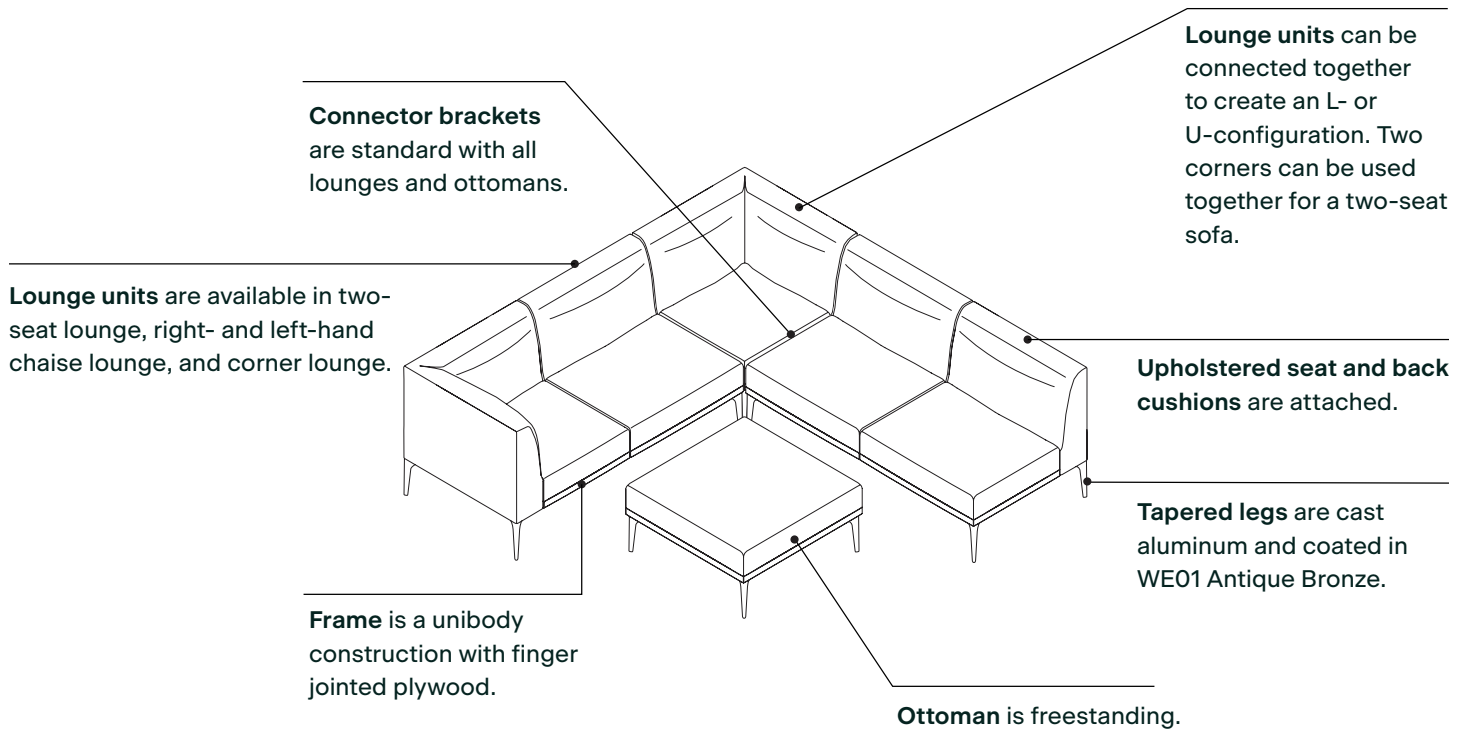

Corner

Ottoman

Coffee Table

Specifications

West Elm Work Mesa lounge seating adds style to any workspace with its modern form and tapered legs. Modular pieces can easily create common areas of any size.

	Overall Depth	Width	Height	Functional Seat Depth	Seat Width	Seat Height from Floor
Armless Lounge	32 $\frac{1}{4}$ "	64 $\frac{1}{4}$ "	28 $\frac{3}{4}$ "	22 $\frac{3}{4}$ "	64 $\frac{1}{4}$ "	17 $\frac{3}{4}$ "
Chaise Lounge	32 $\frac{1}{4}$ "	64 $\frac{1}{4}$ "	28 $\frac{3}{4}$ "	22 $\frac{3}{4}$ "	55"	17 $\frac{3}{4}$ "
Corner	32 $\frac{1}{4}$ "	32 $\frac{1}{4}$ "	28 $\frac{3}{4}$ "	n/a	n/a	n/a
Ottoman	32 $\frac{1}{4}$ "	32 $\frac{1}{4}$ "	28 $\frac{3}{4}$ "	n/a	n/a	n/a
Coffee Table	32 $\frac{1}{4}$ "	32 $\frac{1}{4}$ "	10 $\frac{1}{4}$ "	n/a	n/a	n/a

Legs

WE01 Antique Bronze

Features

Modular pieces can easily create common areas of any size.

West Elm Work Mesa Sectional adds mid-century style to any workspace.

Deep seats and a supportive back, it's based on a square module for easy configurability.