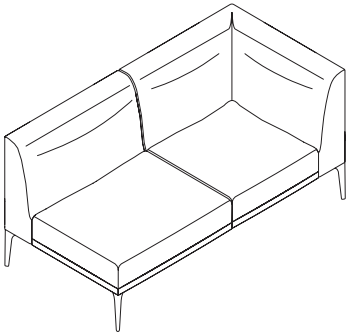


West Elm Work Mesa

Lounge Seating

AMQ

| west elm

Statement of Line

Armless Lounge

Right Hand Chaise Lounge

Left Hand Chaise Lounge

Corner

Ottoman

Coffee Table

Specifications

West Elm Work Mesa lounge seating adds style to any workspace with its modern form and tapered legs. Modular pieces can easily create common areas of any size.

	Overall Depth	Width	Height	Functional Seat Depth	Seat Width	Seat Height from Floor
Armless Lounge	32 $\frac{1}{4}$ "	64 $\frac{1}{4}$ "	28 $\frac{3}{4}$ "	22 $\frac{3}{4}$ "	64 $\frac{1}{4}$ "	17 $\frac{3}{4}$ "
Chaise Lounge	32 $\frac{1}{4}$ "	64 $\frac{1}{4}$ "	28 $\frac{3}{4}$ "	22 $\frac{3}{4}$ "	55"	17 $\frac{3}{4}$ "
Corner	32 $\frac{1}{4}$ "	32 $\frac{1}{4}$ "	28 $\frac{3}{4}$ "	n/a	n/a	n/a
Ottoman	32 $\frac{1}{4}$ "	32 $\frac{1}{4}$ "	28 $\frac{3}{4}$ "	n/a	n/a	n/a
Coffee Table	32 $\frac{1}{4}$ "	32 $\frac{1}{4}$ "	10 $\frac{1}{4}$ "	n/a	n/a	n/a

Legs

WE01 Antique Bronze

Features

Modular pieces can easily create common areas of any size.

West Elm Work Mesa Sectional adds mid-century style to any workspace.

Deep seats and a supportive back, it's based on a square module for easy configurability.