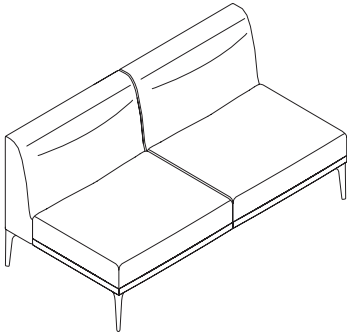


West Elm Work Mesa

Lounge Seating

AMQ

| west elm

Statement of Line

Armless Lounge

Right Hand Chaise Lounge

Left Hand Chaise Lounge

Corner

Ottoman

Coffee Table

Specifications

West Elm Work Mesa lounge seating adds style to any workspace with its modern form and tapered legs. Modular pieces can easily create common areas of any size.

	Overall Depth	Width	Height	Functional Seat Depth	Seat Width	Seat Height from Floor
Armless Lounge	32 $\frac{1}{4}$ "	64 $\frac{1}{4}$ "	28 $\frac{3}{4}$ "	22 $\frac{3}{4}$ "	64 $\frac{1}{4}$ "	17 $\frac{3}{4}$ "
Chaise Lounge	32 $\frac{1}{4}$ "	64 $\frac{1}{4}$ "	28 $\frac{3}{4}$ "	22 $\frac{3}{4}$ "	55"	17 $\frac{3}{4}$ "
Corner	32 $\frac{1}{4}$ "	32 $\frac{1}{4}$ "	28 $\frac{3}{4}$ "	n/a	n/a	n/a
Ottoman	32 $\frac{1}{4}$ "	32 $\frac{1}{4}$ "	28 $\frac{3}{4}$ "	n/a	n/a	n/a
Coffee Table	32 $\frac{1}{4}$ "	32 $\frac{1}{4}$ "	10 $\frac{1}{4}$ "	n/a	n/a	n/a

Legs

WE01 Antique Bronze

Features

Modular pieces can easily create common areas of any size.

West Elm Work Mesa Sectional adds mid-century style to any workspace.

Deep seats and a supportive back, it's based on a square module for easy configurability.