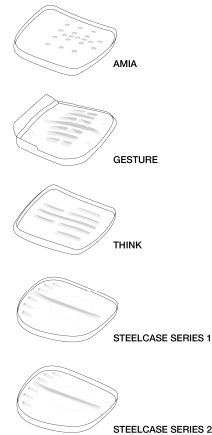

Steelcase Amia

Amia

Design Story: Understated Versatility

Amia's hidden little secret:

Notice what you don't see with Amia? Amia was intentionally designed to hide the LiveLumbar™ back technology to create a quiet, streamlined look.

The LiveLumbar system offers height adjustable spring force in the lumbar region that actively supports the lower back to keep your spine in the healthy s-shape as you sit. Amia is extremely versatile with two back options and consistently among our best-selling chairs.